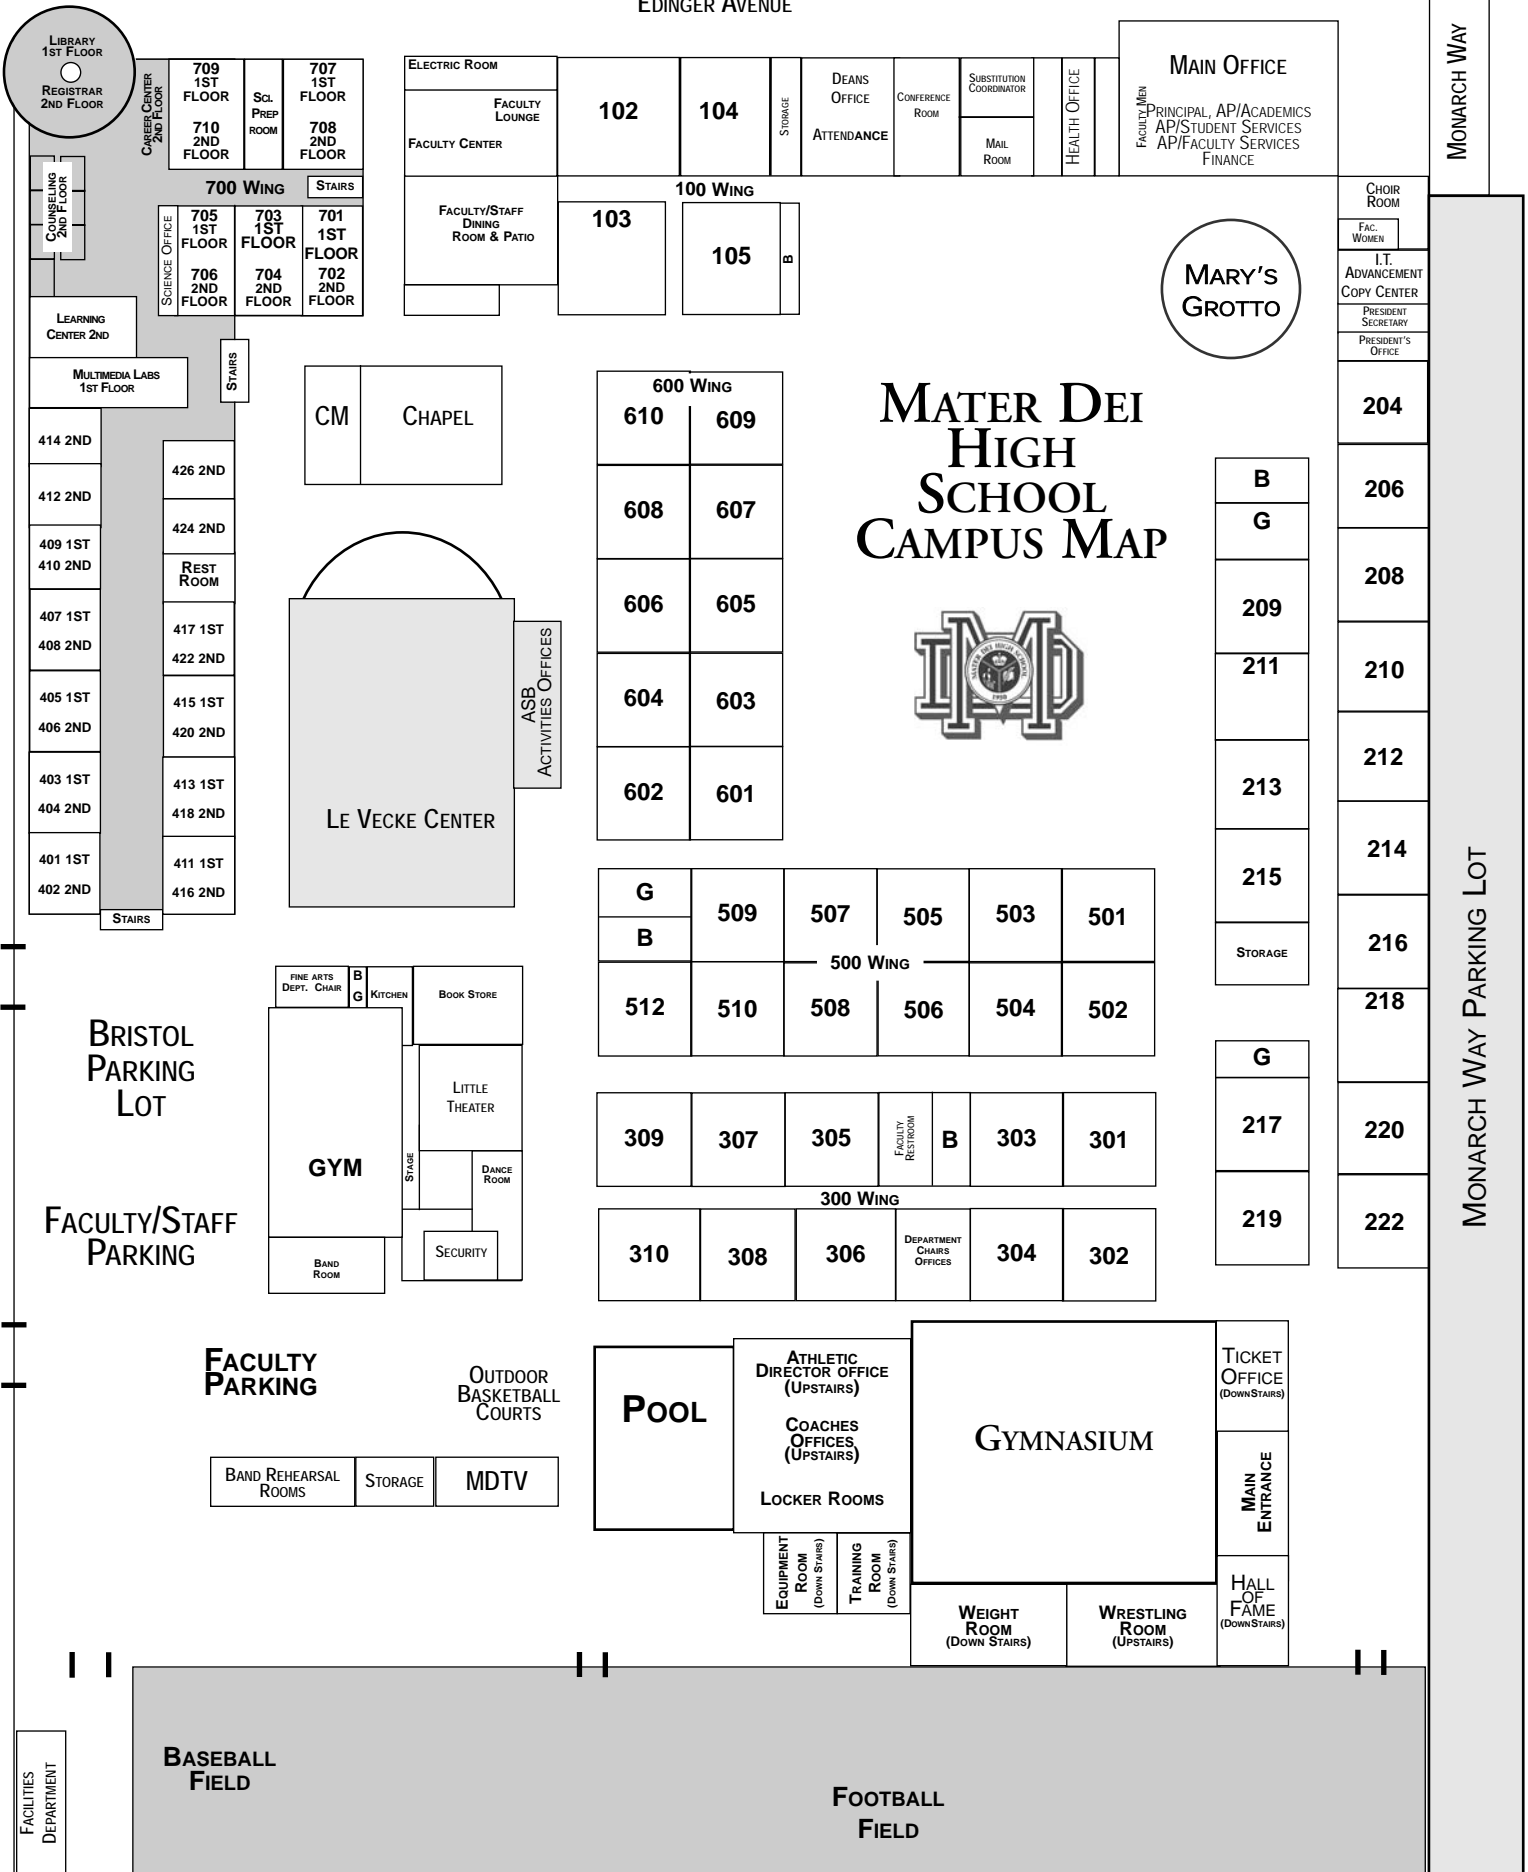

MATER DEI HIGH SCHOOL MAP

EDINGER AVENUE

MONARCH WAY

BRISTOL STREET

MONARCH WAY PARKING LOT

MATER DEI HIGH SCHOOL CAMPUS MAP

MAIN OFFICE
 PRINCIPAL, AP/ACADEMICS
 AP/STUDENT SERVICES
 AP/FACULTY SERVICES
 FINANCE

CHOIR ROOM
 FAC. WOMEN
 I.T. ADVANCEMENT COPY CENTER
 PRESIDENT SECRETARY
 PRESIDENT'S OFFICE

- 204
- 206
- 208
- 210
- 212
- 214
- 216
- 218
- 220
- 222

G	509	507	505	503	501
B	512	510	508	506	504
500 WING					
309	307	305	FACULTY RESTROOM	B	303
310	308	306	DEPARTMENT CHAIRS OFFICES	304	302